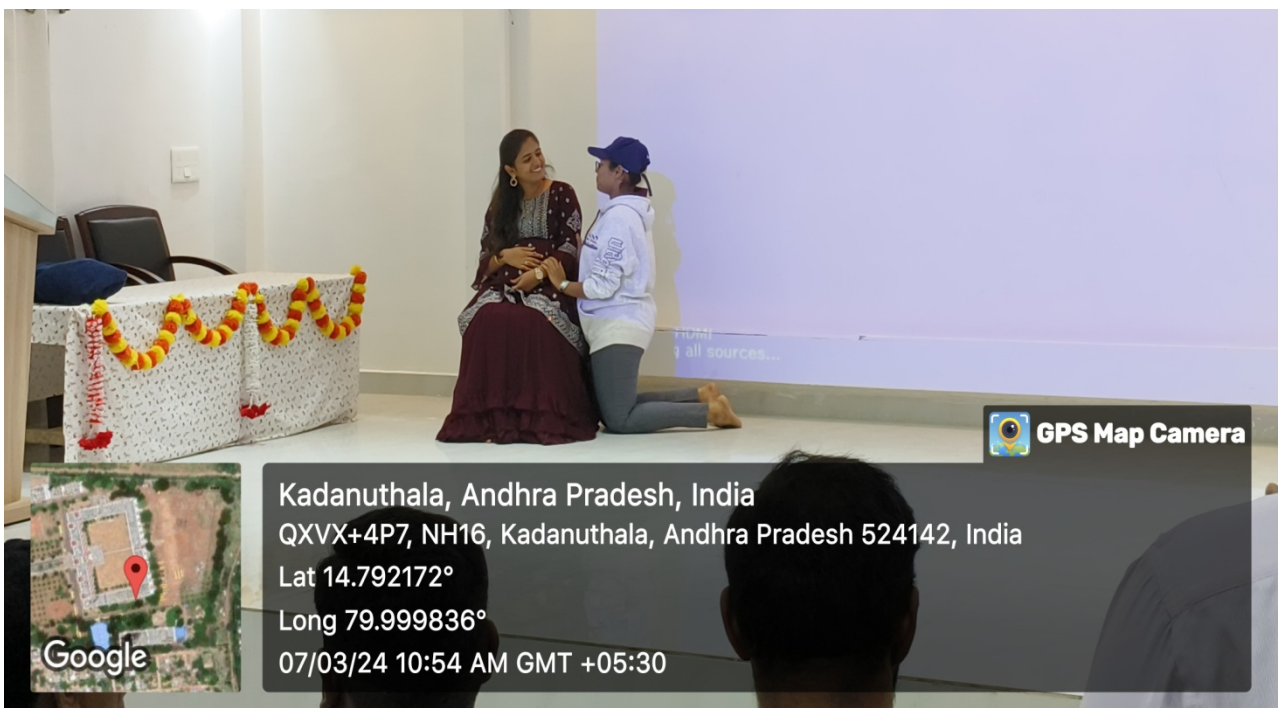

GPS Map Camera

Kadanuthala, Andhra Pradesh, India
QXVX+4P7, NH16, Kadanuthala, Andhra Pradesh 524142, India
Lat 14.792172°
Long 79.999836°
07/03/24 10:54 AM GMT +05:30

Google